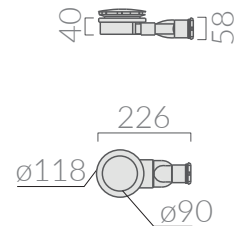

ATTENZIONE/ ATTENTION

Galassia Srl persegue la filosofia di migliorare i prodotti aggiungendo nuovi materiali, innovazioni progettuali e tecnologie produttive. L'azienda si riserva di cambiare

schede tecniche e caratteristiche di funzionamento degli articoli in ogni momento e senza necessità di preavviso. I pesi possono subire variazioni del 20 %

Galassia Srl is constantly improving its products by adding new materials, new projects and modern production technologies. The company reserves the right to change any technical

specifications/dimension and/or operating characteristics of the products at any time and without giving notice. The ceramic items weight may vary up to 20%.