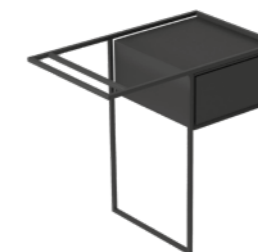

R70 LAVABO

Lavabo appoggio o sospeso cm 70x45,5x14
Countertop or wall-hung washbasin cm 70x45,5x14

Senza foro rubinetto
No tap hole

● Cod. 7701	Bianco White	● Cod. 7701SF	Bianco White
● Cod. 7701MT	Bianco Matt Matt White	● Cod. 7701SFMT	Bianco Matt Matt White
● Cod. 7701NEMT	Nero Matt Matt Black	● Cod. 7701SFNEMT	Nero Matt Matt Black
● Cod. 7701SB	Satin black	● Cod. 7701SFSB	Satin black
● Cod. 7701GM	Grigio Matt Matt Grey	● Cod. 7701SFGM	Grigio Matt Matt Grey
● Cod. 7701SA	Sabbia Sand	● Cod. 7701SFSA	Sabbia Sand

Piletta click-clack o trasformabile sempre aperta con cover in ceramica
Click-Clack or open drain with ceramic cover

● Cod. 9916	Chromo Chrome
● Cod. 9916BI	Bianco White
● Cod. 9916MT	Bianco Matt Matt White
● Cod. 9916NEMT	Nero Matt Matt Black
● Cod. 9916SB	Satin Black
● Cod. 9916GM	Grigio Matt Matt Grey
● Cod. 9916SA	Sabbia Sand

Cod. 9027

Kit di fissaggio incluso
Fixing kit included

R70 STRUTTURE / STRUCTURES

Struttura free standing per lavabo R70 con 1 porta - salviette sinistro cm.77x45
Freestanding R70 basin stand with left towel rack cm 77x45

● Cod. 7720NE	Nero Black

Struttura free standing per lavabo R70 con 2 porta - salviette destro e sinistro cm 84x45
Freestanding R70 basin stand with 2 right and left towel racks cm 84x45

● Cod. 7721NE	Nero Black

Struttura free standing con un porta- salviette sinistro cm. 77x45. **Installazione solo per rubinetteria a parete.**
Freestanding R70 basin stand with 1 left towel rack cm 77x45. **Only for wall tap installation.**

● Cod. 7722NE	Nero 1 cassetto rotante Black 1 roll-out drawer

● Cod. 7723NE	Nero 2 cassetti rotanti Black 2 roll-out drawers