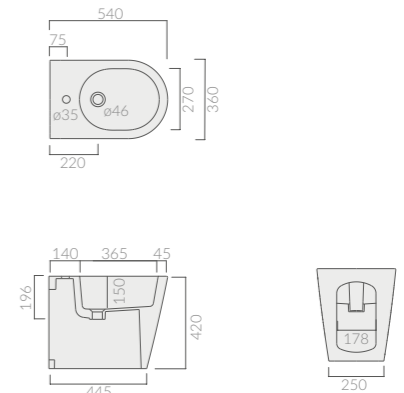

Piletta click-clack o trasformabile sempre aperta con cover in ceramica
Click-Clack or open drain with ceramic cover

- **Cod. 9916** Chromo Chrome
- **Cod. 9916BI** Bianco White
- **Cod. 9916MT** Bianco Matt Matt White
- **Cod. 9916NEMT** Nero Matt Matt Black
- **Cod. 9916SB** Satin Black
- **Cod. 9916GM** Grigio Matt Matt Grey
- **Cod. 9916SA** Sabbia Sand