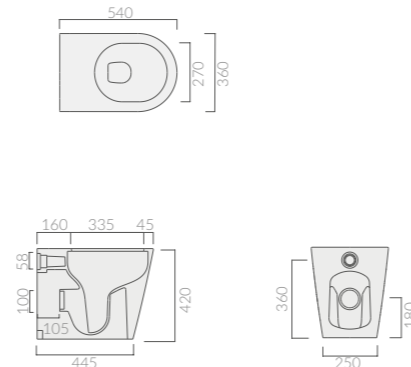

Sedile soft close.
Soft close seat.

- **Cod. 7330** Bianco White
- **Cod. 7330MT** Bianco Matt Matt White
- **Cod. 7330NEMT** Nero Matt Matt Black
- **Cod. 7330SB** Satin Black
- **Cod. 7330GM** Grigio Matt Matt Grey
- **Cod. 7330SA** Sabbia Sand