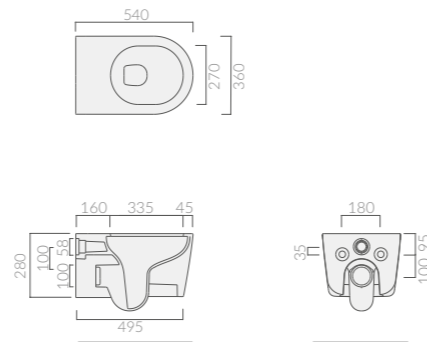

Sedile soft close.
Soft close seat.

- **Cod. 7330** Bianco
  White
- **Cod. 7330MT** Bianco Matt
  Matt White
- **Cod. 7330NEMT** Nero Matt
  Matt Black
- **Cod. 7330SB** Satin Black
- **Cod. 7330GM** Grigio Matt
  Matt Grey
- **Cod. 7330SA** Sabbia
  Sand