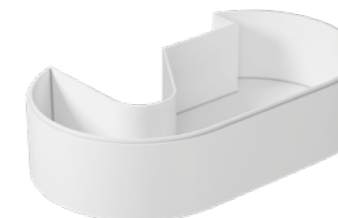

T65 CASSETTO OVALE

Cassetto sottolavabo ovale 65x38xh14
Under-basin oval drawer 65x38xh14

● Cod. 7705BM	Bianco Matt Matt White
● Cod. 7705NM	Nero Black
● Cod. 7705SA	Sabbia Sand
● Cod. 7705RO	Rovere Oak