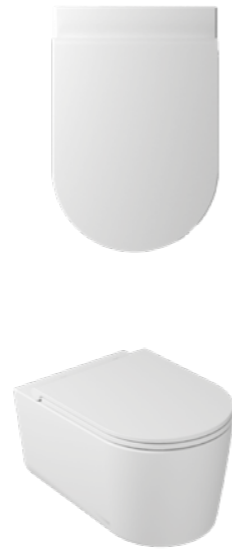

CORE WC SOSPESO / WALL-HUNG WC

Wc sospeso senza brida 54x36 cm.
Wall-hung wc without RIM 54x36 cm.

- **Cod. 7353** Bianco
  White
- **Cod. 7353MT** Bianco Matt
  Matt White
- **Cod. 7353NEMT** Nero Matt
  Matt Black
- **Cod. 7353SB** Satin Black
- **Cod. 7353GM** Grigio Matt
  Matt Grey
- **Cod. 7353SA** Sabbia
  Sand