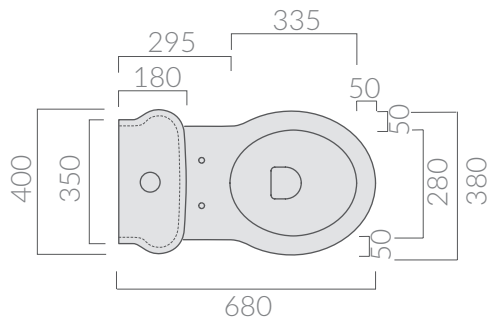

vista posteriore