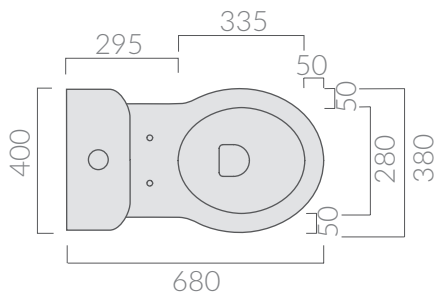

vista posteriore