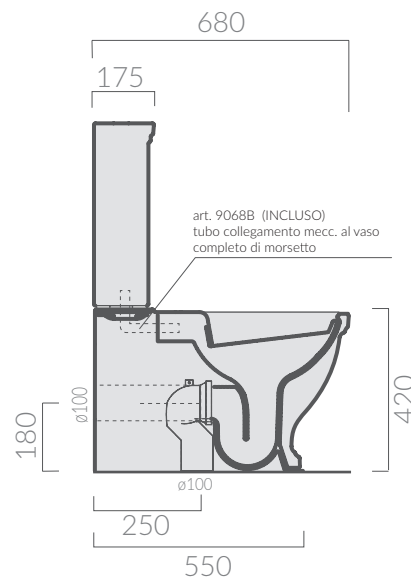

Art. 8441 + 8454