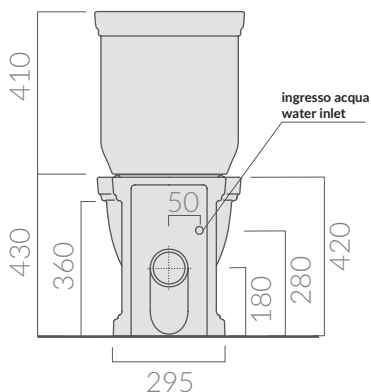

vista posteriore