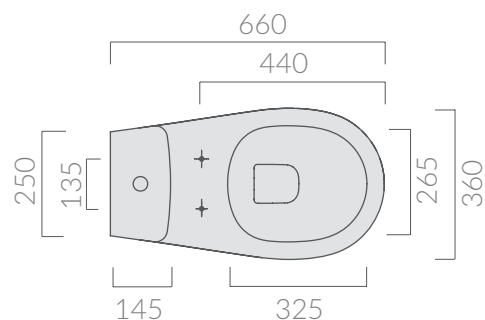

VISTA POSTERIORE